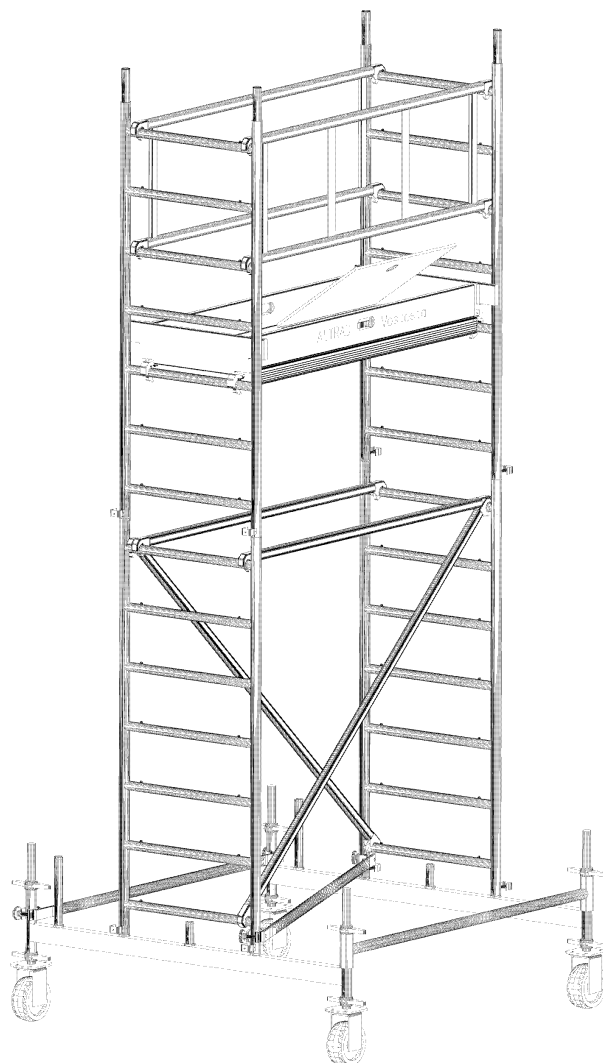

## ■ MP 600 scaffoldings

**MP 600 - working platform 1.80 x 0.75 m**

## ■ MP 800 scaffoldings

**MP 800 - working platform 1.80 x 1.50 m**

# MP 2000 scaffoldings ■

**MP 2000 - working platform 2.85 x 1.50 m**